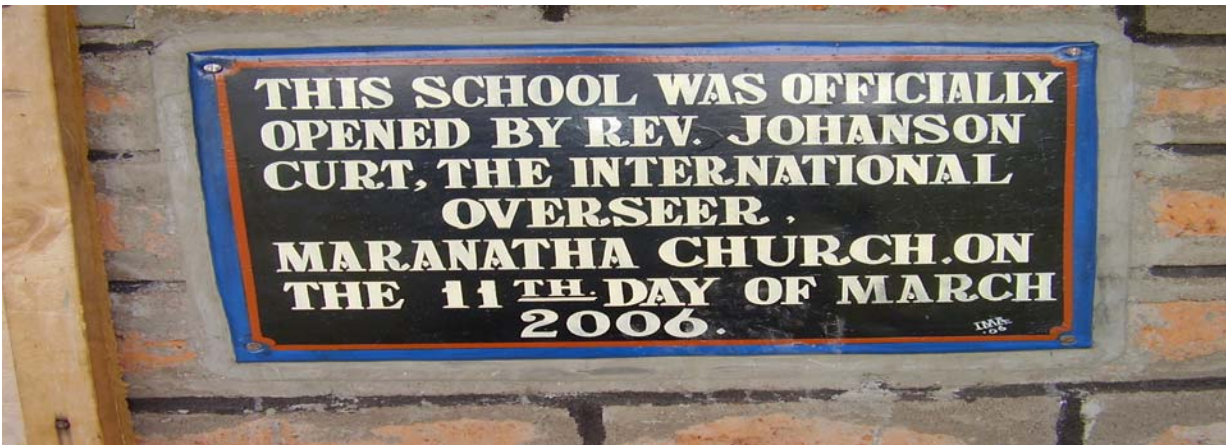

PHOTO 2: ENOOSAEN GIRLS SECONDARY PLAQUE